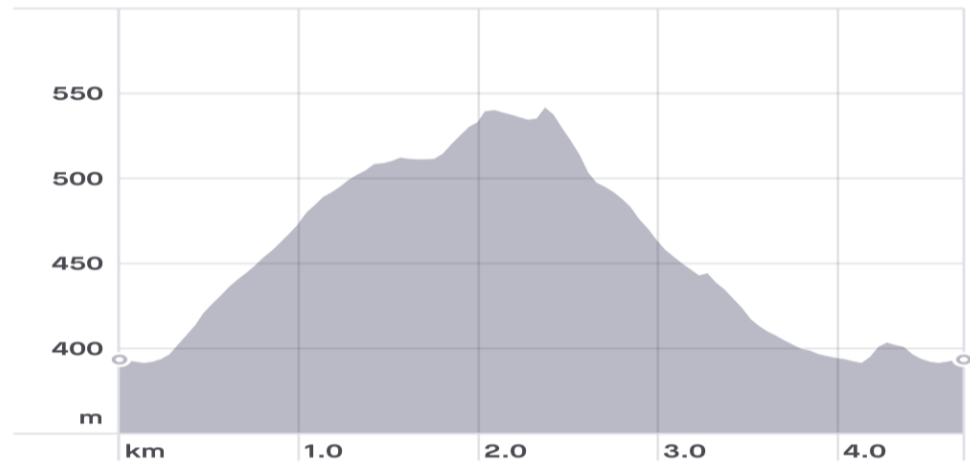

Hobby – 4,5 km

Link: <https://www.relive.cc/view/vJOKoNDNrwo>